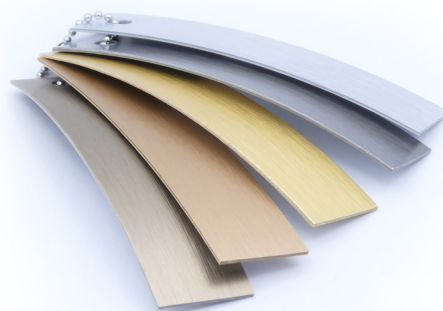

## Experience the magic of metal with Deko Metal surfaces and edgebands

Made with real metals, these gorgeous colours and tactile finishes will leave a lasting impression. Our Deko Metal surface range also has matching edgebands available for our brushed metal colours.

The sophisticated collection of Deko Metal surfaces are available in 2 finishes and 5 luxurious colours as part of our stock collection:

Colour	Sheet Size (in mm)	Movex Code	23 x 1 mm Edge
Brushed Bronze	(3050 x 1220 & 2440 x 1220) x 0.8mm	3050mm – 715099, 2440mm – 715098	114094
Brushed Copper	(3050 x 1220 & 2440 x 1220) x 0.8mm	3050mm – 715101, 2440mm – 715100	114090
Brushed Gold	(3050 x 1220 & 2440 x 1220) x 0.8mm	3050mm – 715118, 2440mm – 715117	113962 - 23x1 116793 - 29x1
Brushed Titanium	(3050 x 1220 & 2440 x 1220) x 0.8mm	3050mm – 715263, 2440mm – 715314	115341
Brushed Silver	(3050 x 1220 & 2440 x 1220) x 0.8mm	3050mm – 715313, 2440mm – 715261	114092
Mirror Copper	(3050 x 1220 & 2440 x 1220) x 0.9mm	3050mm – 715317, 2440mm – 715102	N/A
Mirror Gold	(3050 x 1220 & 2440 x 1220) x 0.9mm	3050mm – 715198, 2440mm – 715237	N/A
Mirror Titanium	(3050 x 1220 & 2440 x 1220) x 0.9mm	3050mm – 715318, 2440mm – 715103	N/A
Mirror Silver	(3050 x 1220 & 2440 x 1220) x 0.9mm	3050mm – 715316, 2440mm – 715315	N/A

Deko Metals are stocked in Sydney NSW, lead time is 1 - 2 days. These real metal laminates and edgebands are carefully curated to complement our extensive range of beautiful finishes. Call or email us for more information.